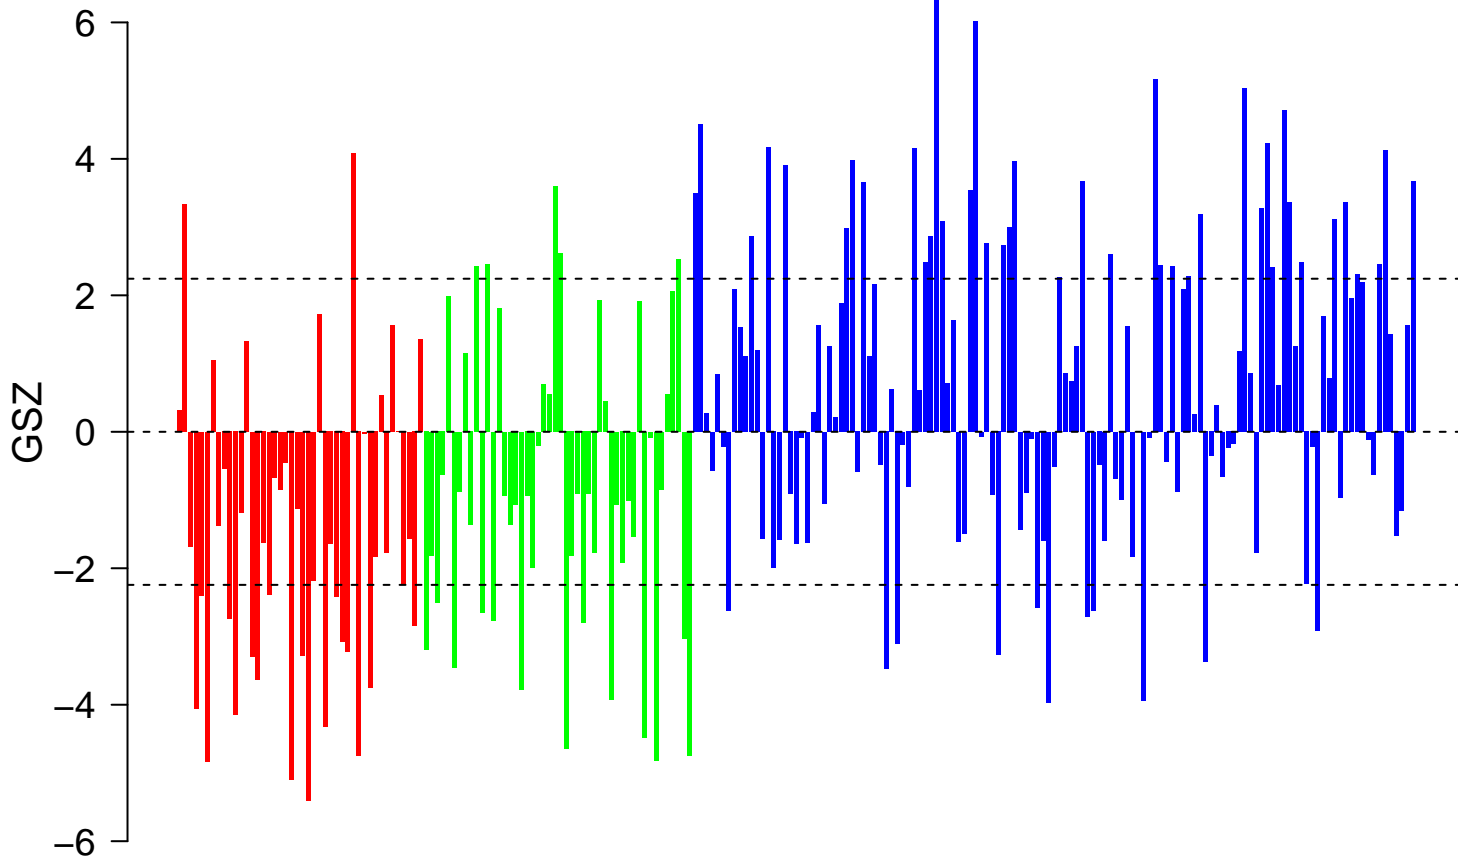

# ZHENG\_IL22\_SIGNALING\_UP

# ZHENG\_IL22\_SIGNALING\_UP

■ on  
■ -  
□ off